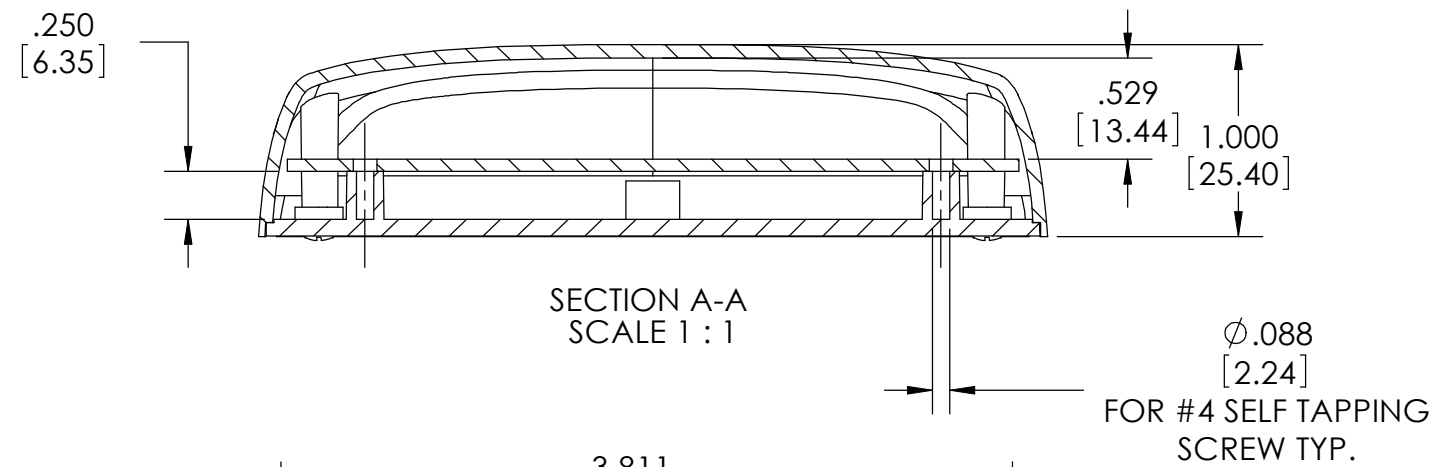

PART NAME

PLASTIBOX - STYLE M

PART No.

PT-11852-PMB

REVISION DATE

3-30-09

RECOMMENDED PC BOARD NOT FURNISHED

(4) SCREWS FURNISHED