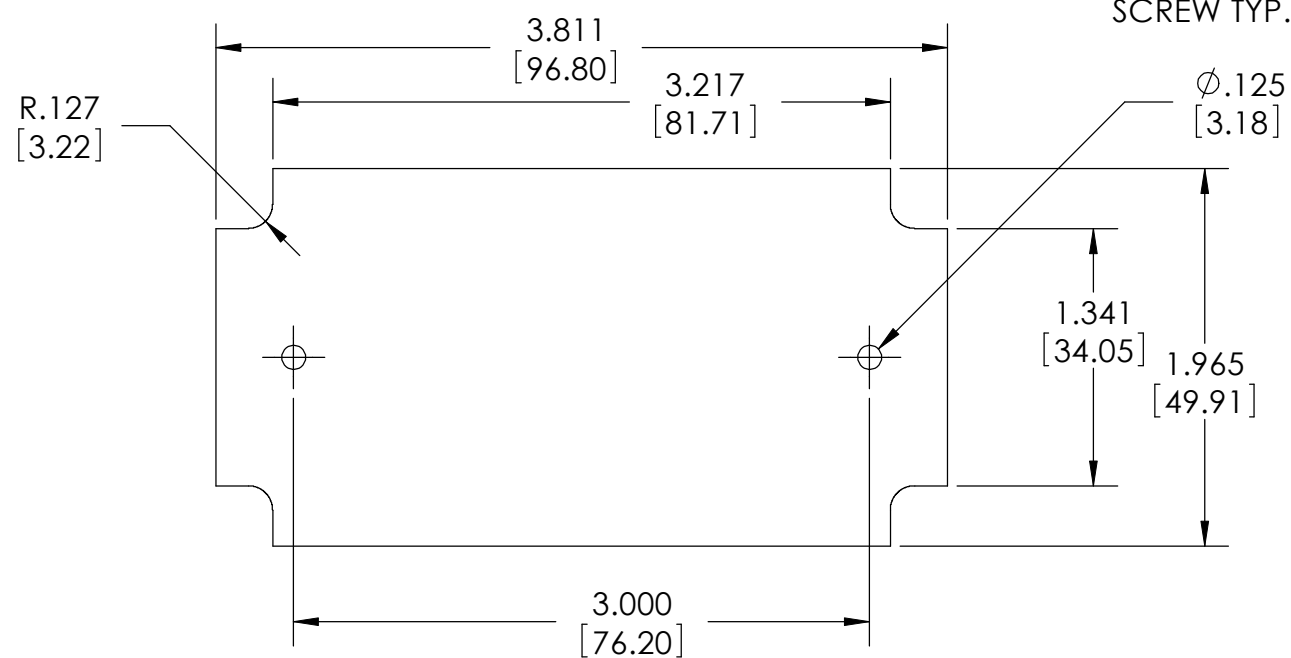

PART NAME

PLASTIBOX - STYLE M

PART No.

PT-11852-PMB

REVISION DATE

3-30-09

RECOMMENDED PC BOARD NOT FURNISHED

(4) SCREWS FURNISHED

MATERIAL:
ABS, BLACK, UL94V0
MAR RESISTANT TEXTURED SURFACE