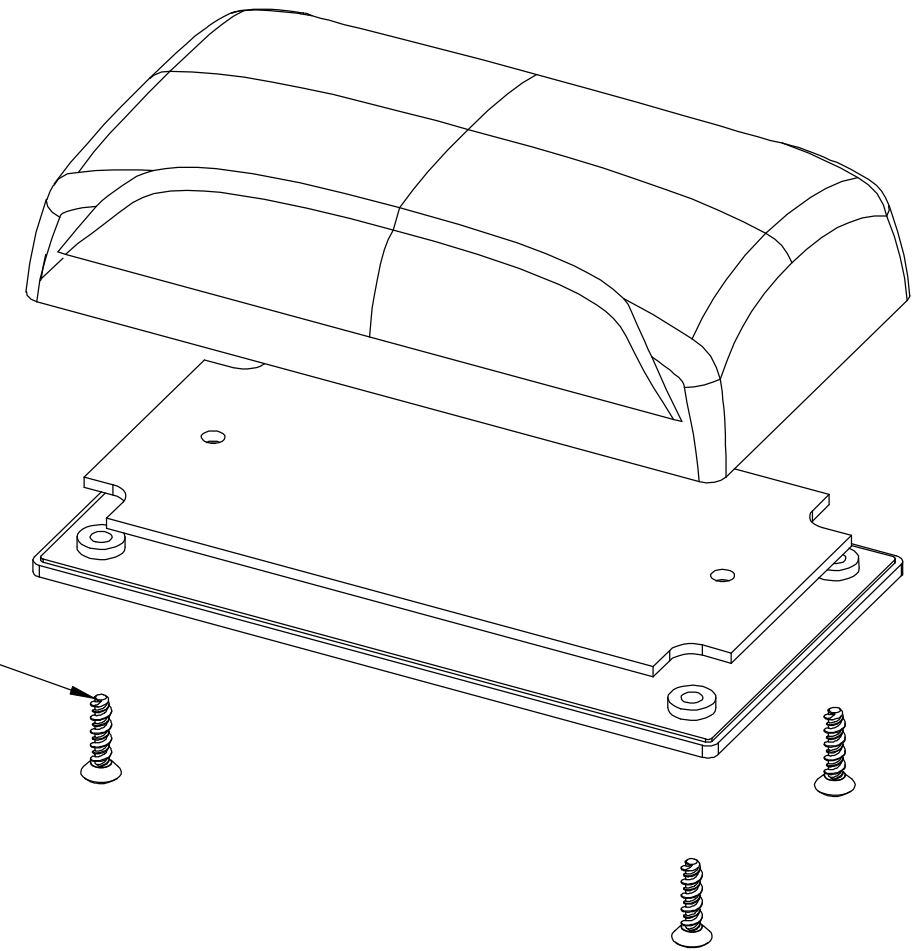

PART NAME

PLASTIBOX - STYLE M

PART No.

PT-11852-PMB

REVISION DATE

3-30-09

RECOMMENDED PC BOARD NOT FURNISHED

(4) SCREWS FURNISHED

MATERIAL:
ABS, BLACK, UL94V0
MAR RESISTANT TEXTURED SURFACE