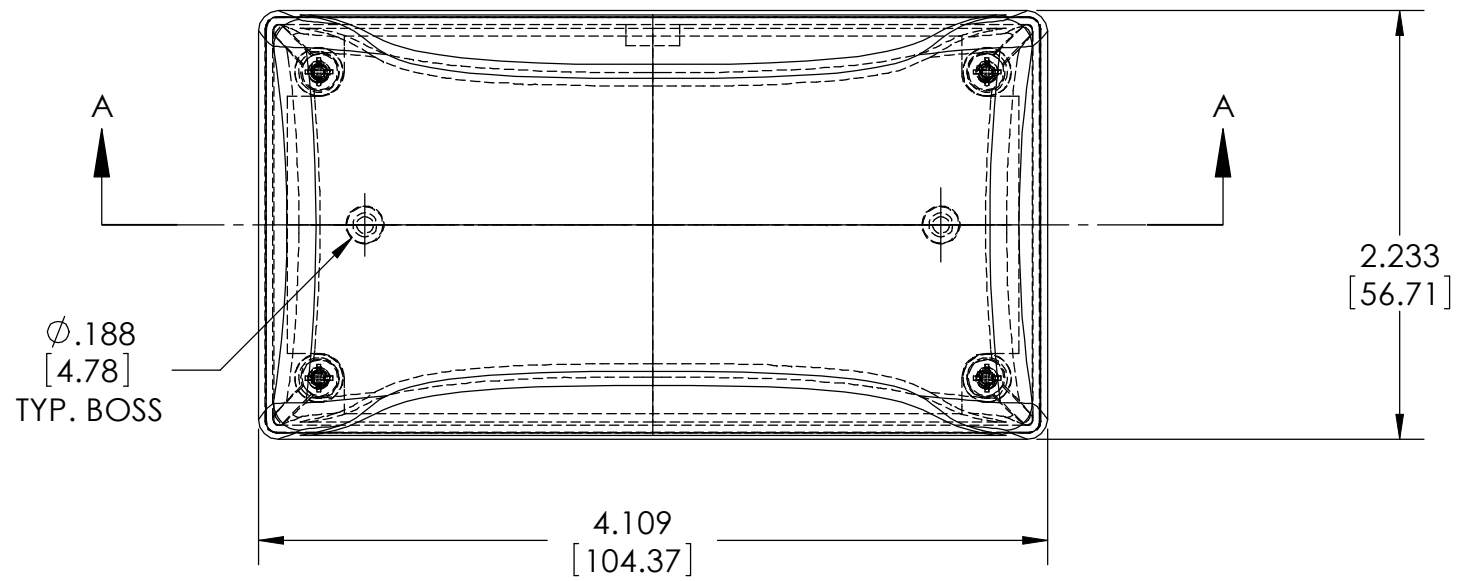

PART NAME

PLASTIBOX - STYLE M

PART No.

PT-11852-PMB

REVISION DATE

3-30-09

RECOMMENDED PC BOARD NOT FURNISHED

(4) SCREWS FURNISHED

MATERIAL:
ABS, BLACK, UL94V0
MAR RESISTANT TEXTURED SURFACE